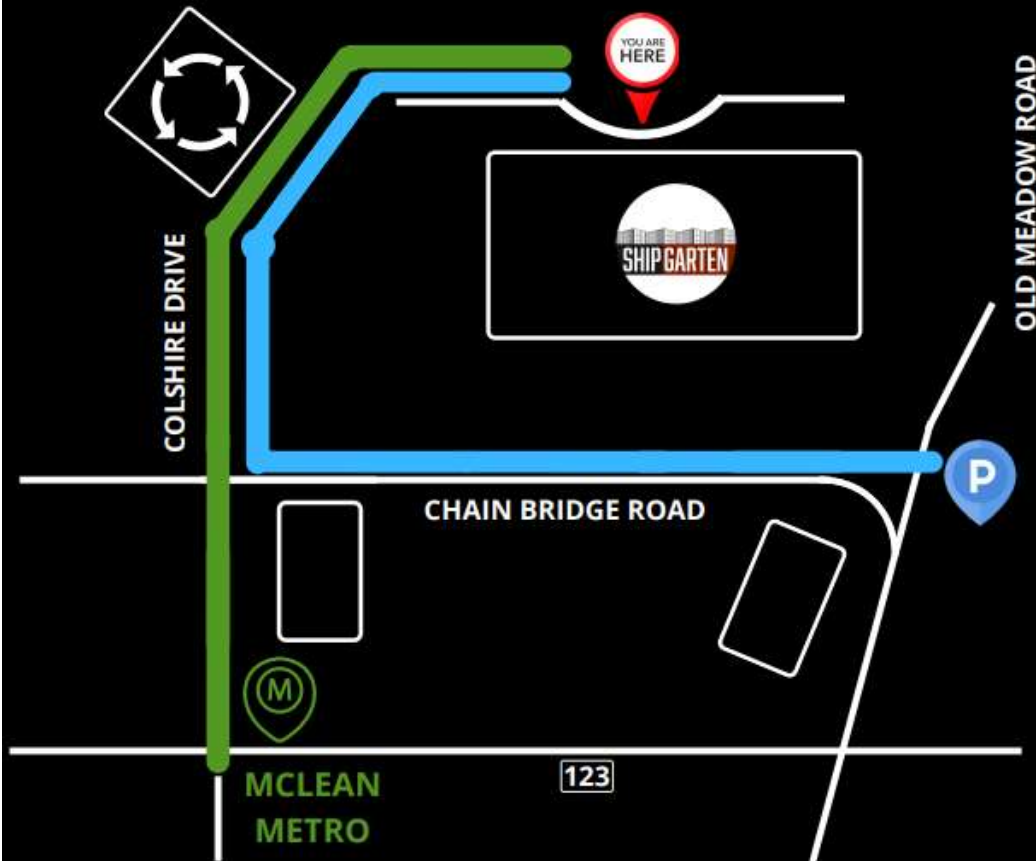

SHUTTLE & PARKING GUIDE

Follow the Green Path from the McLean metro station.

Follow the Blue Path for Shipgarten parking.

Follow the directional signs.

Shuttle bus services every 15 minutes.

@Shipgarten

703.712.7481

7581 Colshire Dr
McLean, VA 22102

Parking Lot Address:
1700 Old Meadow Rd